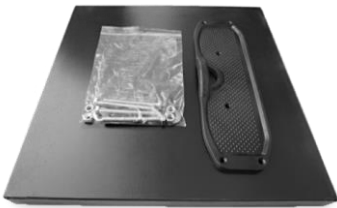

Expeditionary repair kit

Pressure gauge "Bravo"

Bag with bottle holder (30cm, 40cm) Different colours

Launching wheels

Transom attachment kit

Metal sleeve (all sizes)

Holder for fishing rod

PVC handle