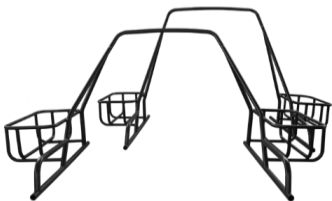

Accessory Pictures and Description

PHOTO	NAME	
	<p>Transparent windshield (all sizes)</p>	
	<p>Parking awning (all sizes)</p>	
	<p>Seat pad (all sizes)</p>	
	<p>Seat pad with bag (all sizes)</p>	
	<p>Cockpit mat (all sizes)</p>	
	<p>EVA cockpit mat (all sizes)</p>	
	<p>Rubber intake (all sizes)</p>	

Tube's bag

Tent-transformer (all sizes)

Steering console "FIRE"

Steering cable

Gear box

Steering wheel

Cable for steering wheel

Transom arch with baskets
for 470/520 models

Expeditionary repair kit

Pressure gauge "Bravo"

Bag with bottle holder (30cm, 40cm) Different colours

Launching wheels

Transom attachment kit

Metal sleeve (all sizes)

Holder for fishing rod

PVC handle